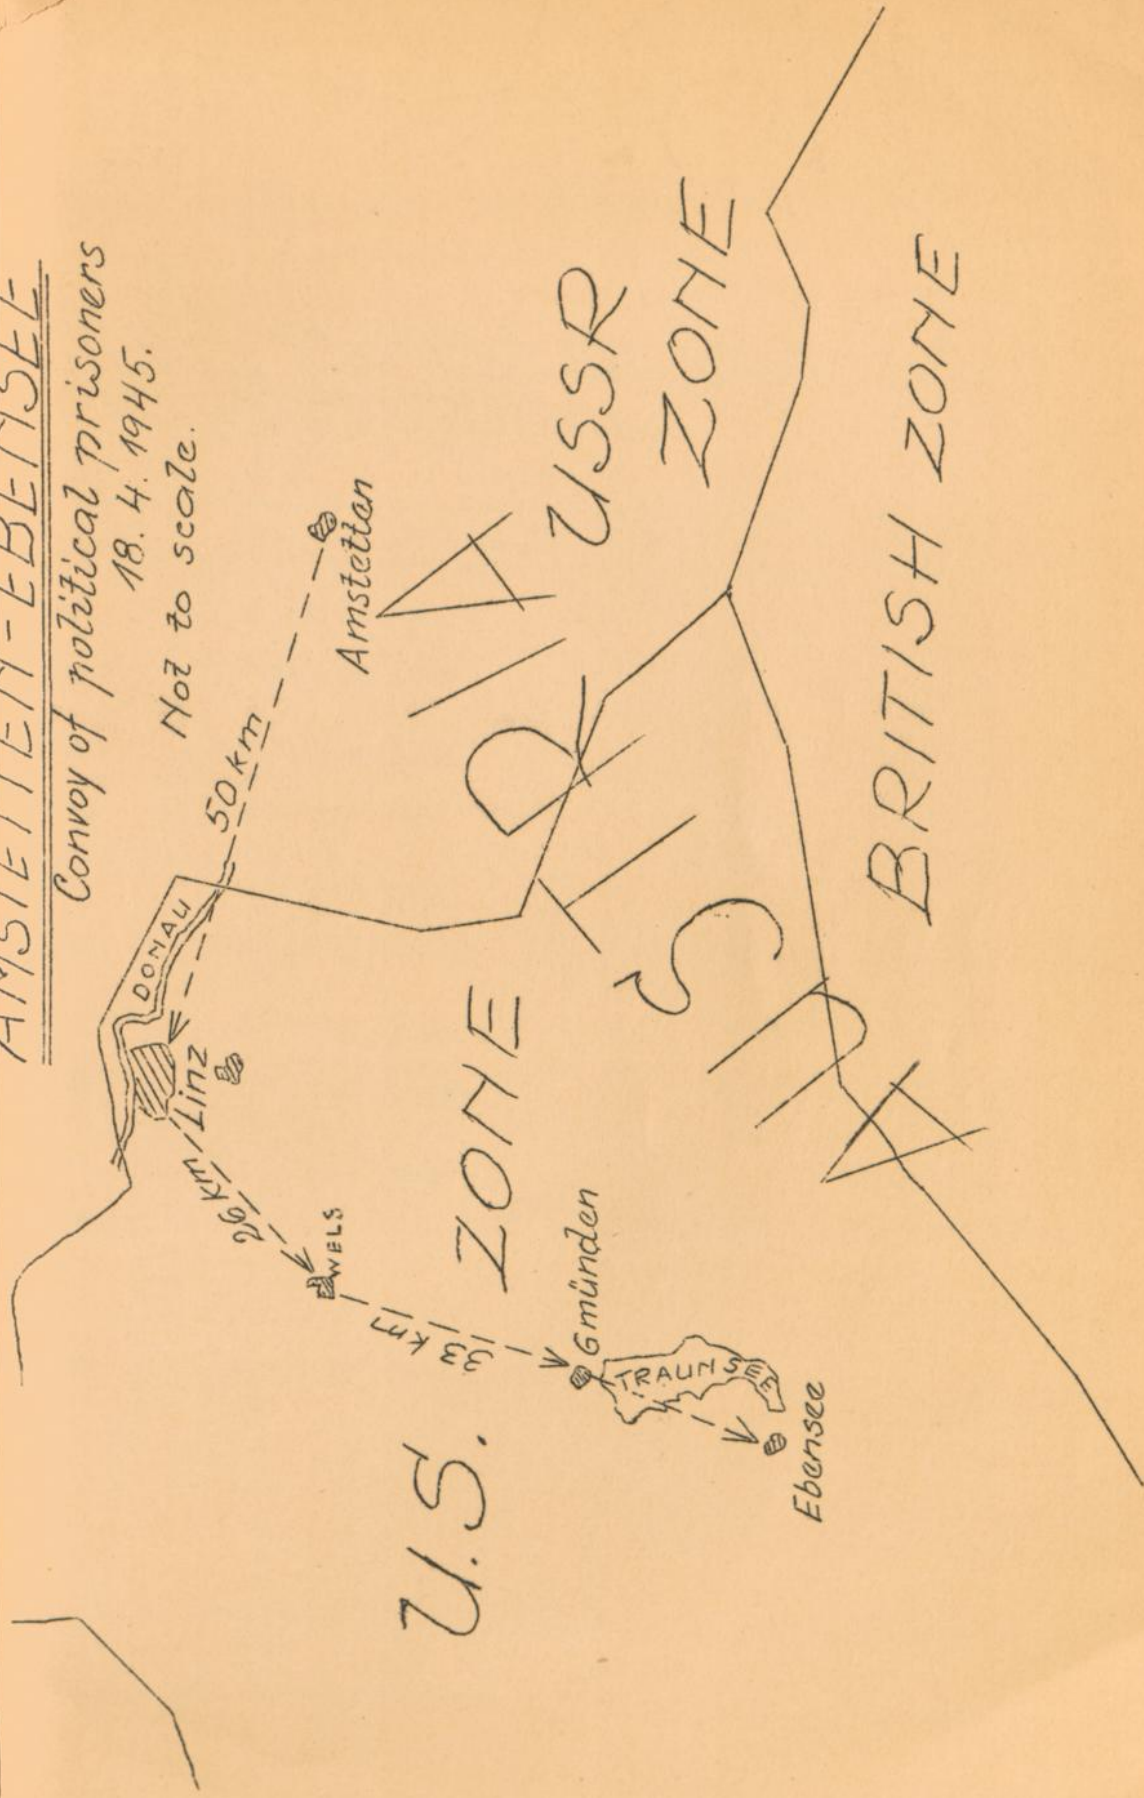

AMSTETTEN - EBENSEE

122 km

Convoy of 1500 - 2000 political prisoners, who were moved from Amstetten to Ebensee (Aussenlager Zement) in April 1945. Means of transportation unknown.

Place	Map.Ref.	Zone	Km.	Date.	Remarks.
AMSTETTEN	O 49/W 37	SSR Austria			
LINZ	N 49/V 88	US Austria	50		
WELS	N 49/V 67	US Austria	26		
GMUENDEN	N 48/V 54	US Austria	33		
EBENSEE (Aussenlager Zement)	N 48/V 53	US Austria	13	18.4.45.	1444 p.p.arrived.

122 km

AMSTETTEN-EBENSEE

Convoy of political prisoners
18. 4. 1945.
Not to scale.

U.S. ZONE

USSR ZONE

BRITISH ZONE

WELS

Gmünden

TRAUNSEE

Ebensee

26 km

33 km

50 km

Amstetten

Not to scale.

Linz