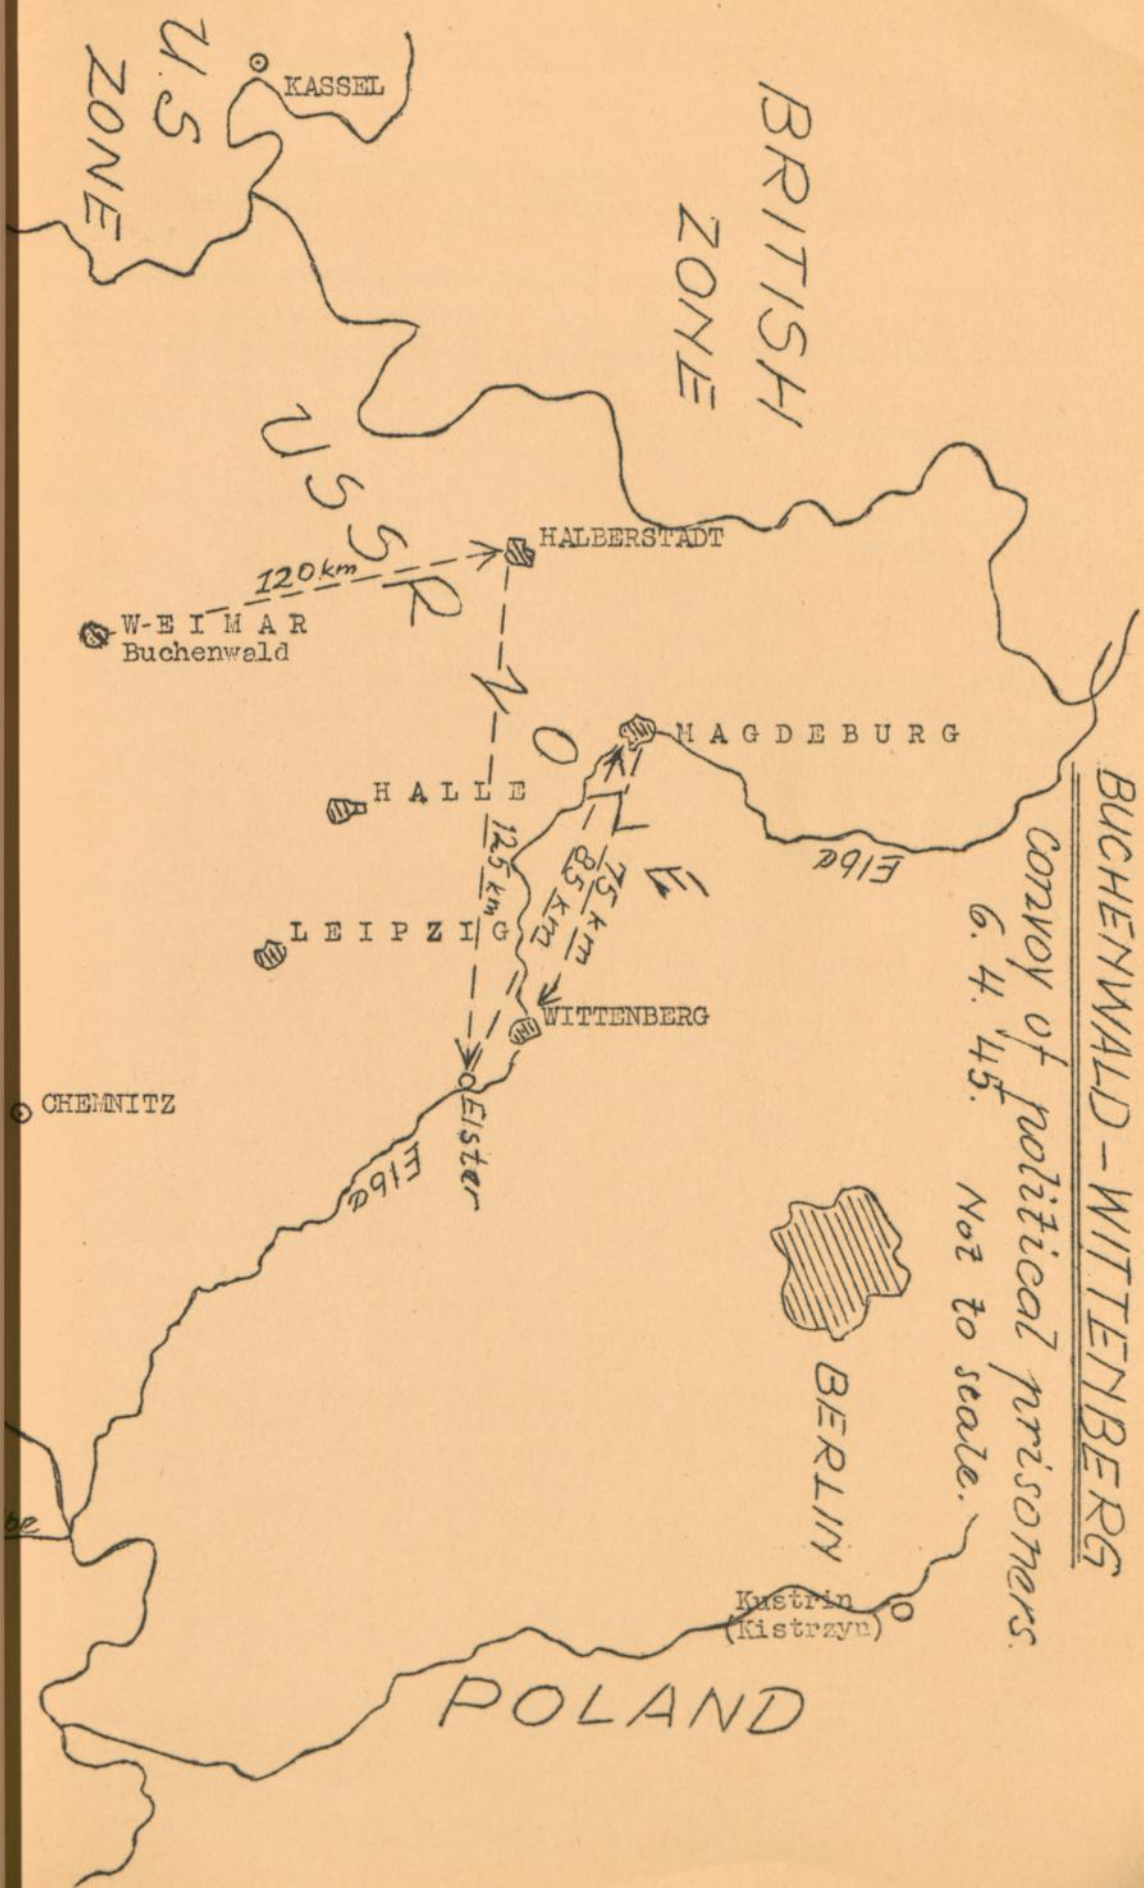

BUCHENWALD - WITTENBERG

405 km

Convoy of political prisoners who were moved from Buchenwald to Wittenberg in April 45. Dates and means of transportation unknown.

Place	Map.Ref.	Zone	km	Date	Remarks
BUCHENWALD	M 51/J 57	USSR			
			120		
HALBERSTADT	M 52/D 27	USSR		6. 4.45	At H. many were killed by bombing or execution
			125		
ELSTER a. d. Elbe	N 52/E 57	USSR			
			85		
MAGDEBURG	M 53/Y 60	USSR			
			75		
WITTENBERG	N 52/E 37	USSR			
			<hr/> 405		

U.S.
ZONE

BRITISH
ZONE

W-E-I-M-A-R
Buchenwald

120 km
HALBERSTADT

HALLE

MAGDEBURG

LEIPZIG

WITTENBERG

CHEMNITZ

Eiſter

Elbe

BERLIN

Kustrin
(Kistrzyn)

POLAND

BUCHENWALD - WITTENBERG

convoy of political prisoners.
6. 4. 45.
Not to scale.