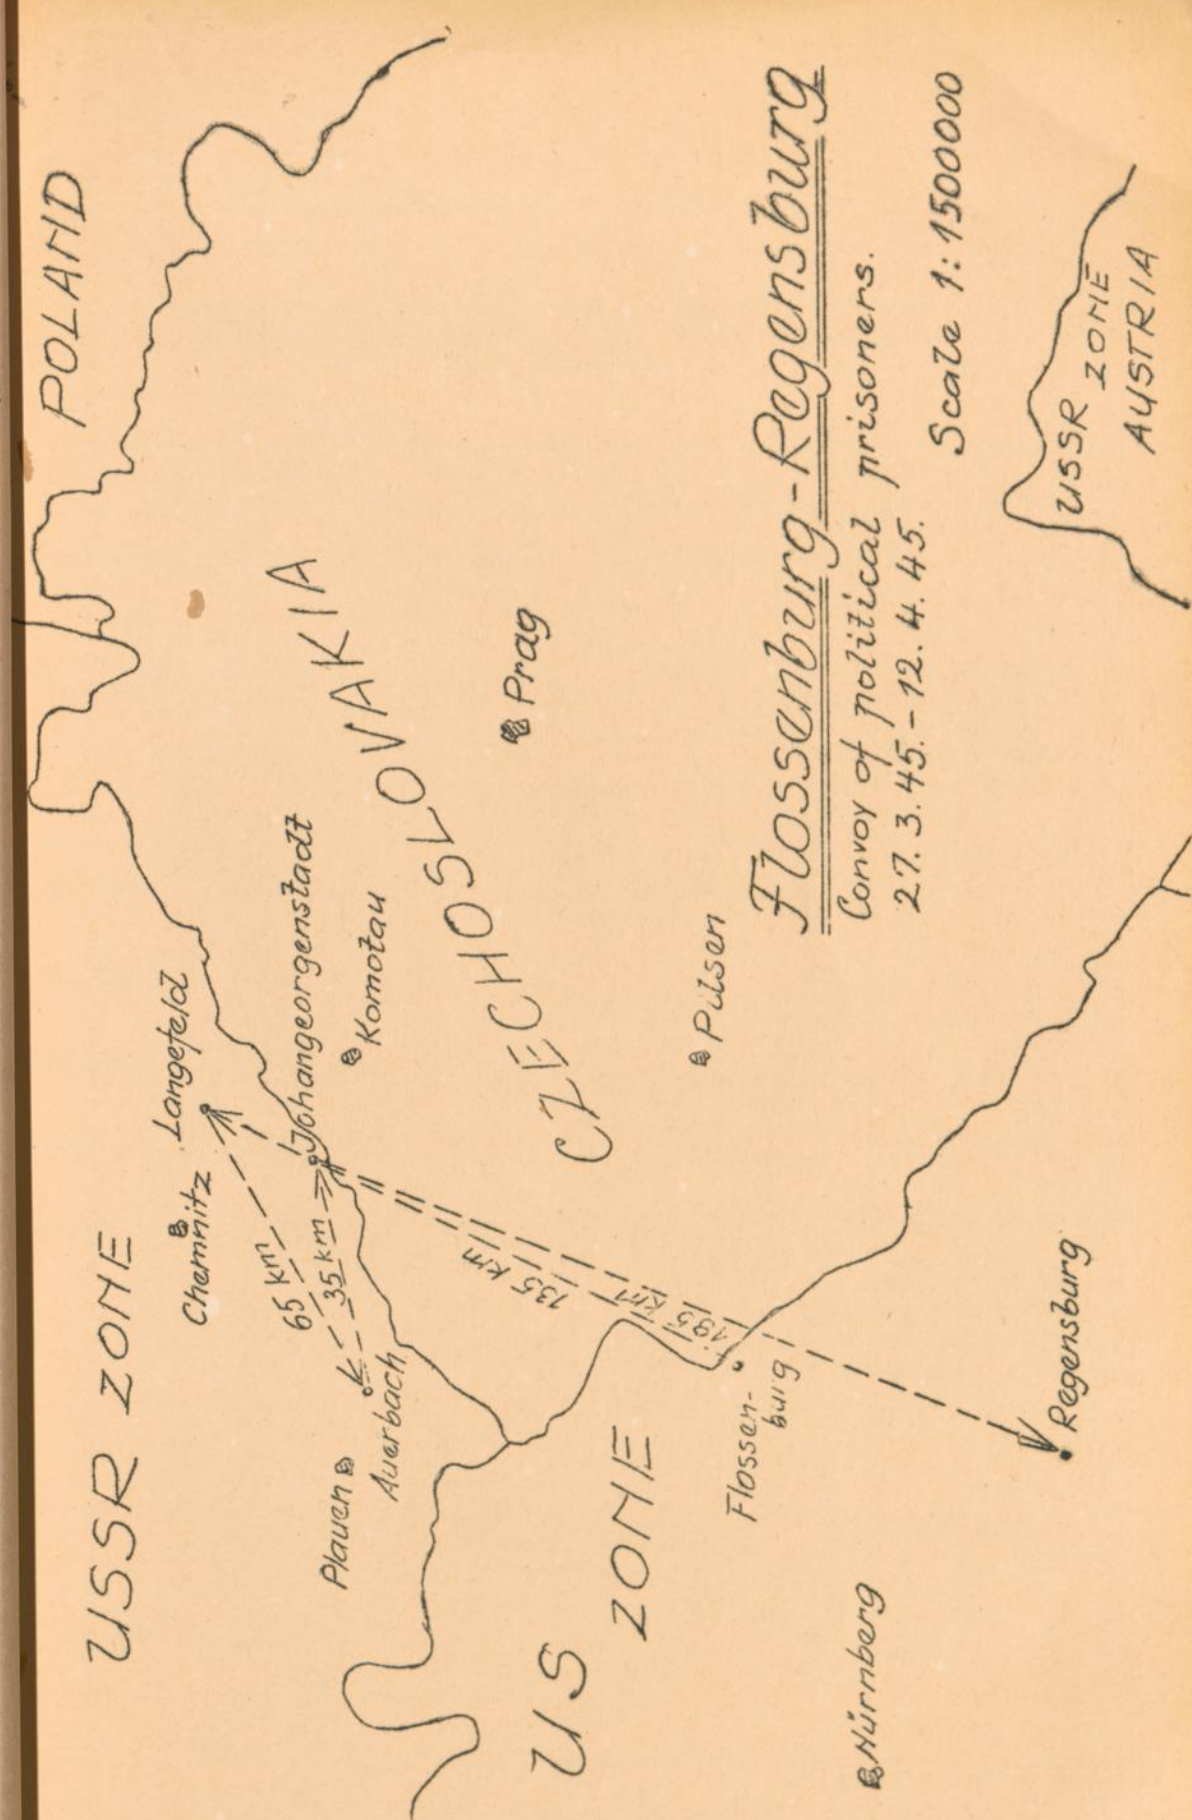

FLOSSENBURG - REGENSBURG

420 km

Convoy of 800 political prisoners, who were moved from Flossenburg to Regensburg in March - Apr. 1945. Date of arrival unknown.

Place	Map.Ref.	Zone	km	Date	Remarks
FLOSSENBURG	N 50/P 33	US		27. 3.45	On foot to Longefeld
			135		
LENGEFELD	N 51/K 84	USSR		12. 4.45	By truck to Johannege- orgenstadt.
			65		
LUERBACH	N 51/K 32	USSR			
			35		
JOHANNGEORGENSTADT	N 51/K 51	USSR			At J. the SS killed all the sick p.p. Some went by train, probably to Dachau. Some by truck to Barringen. The others continued to Regensburg on foot.
			185		
REGENSBURG	M 50/U 15	US			
			<hr/> 420		

-14-

LEWISBURG

Flossenbürg-Regensburg

Convoy of political prisoners.
27. 3. 45. - 12. 4. 45.

Scale 1:1500000

P
G
G
H
G
D
A
L

Handwritten text, possibly a name or title, oriented vertically.

Handwritten text, possibly a date or location, oriented vertically.

Small handwritten word or mark.

Handwritten text, possibly a name or title, oriented vertically.

Small handwritten word or mark.

Small handwritten word or mark.

Small handwritten word or mark.

Small handwritten word or mark.