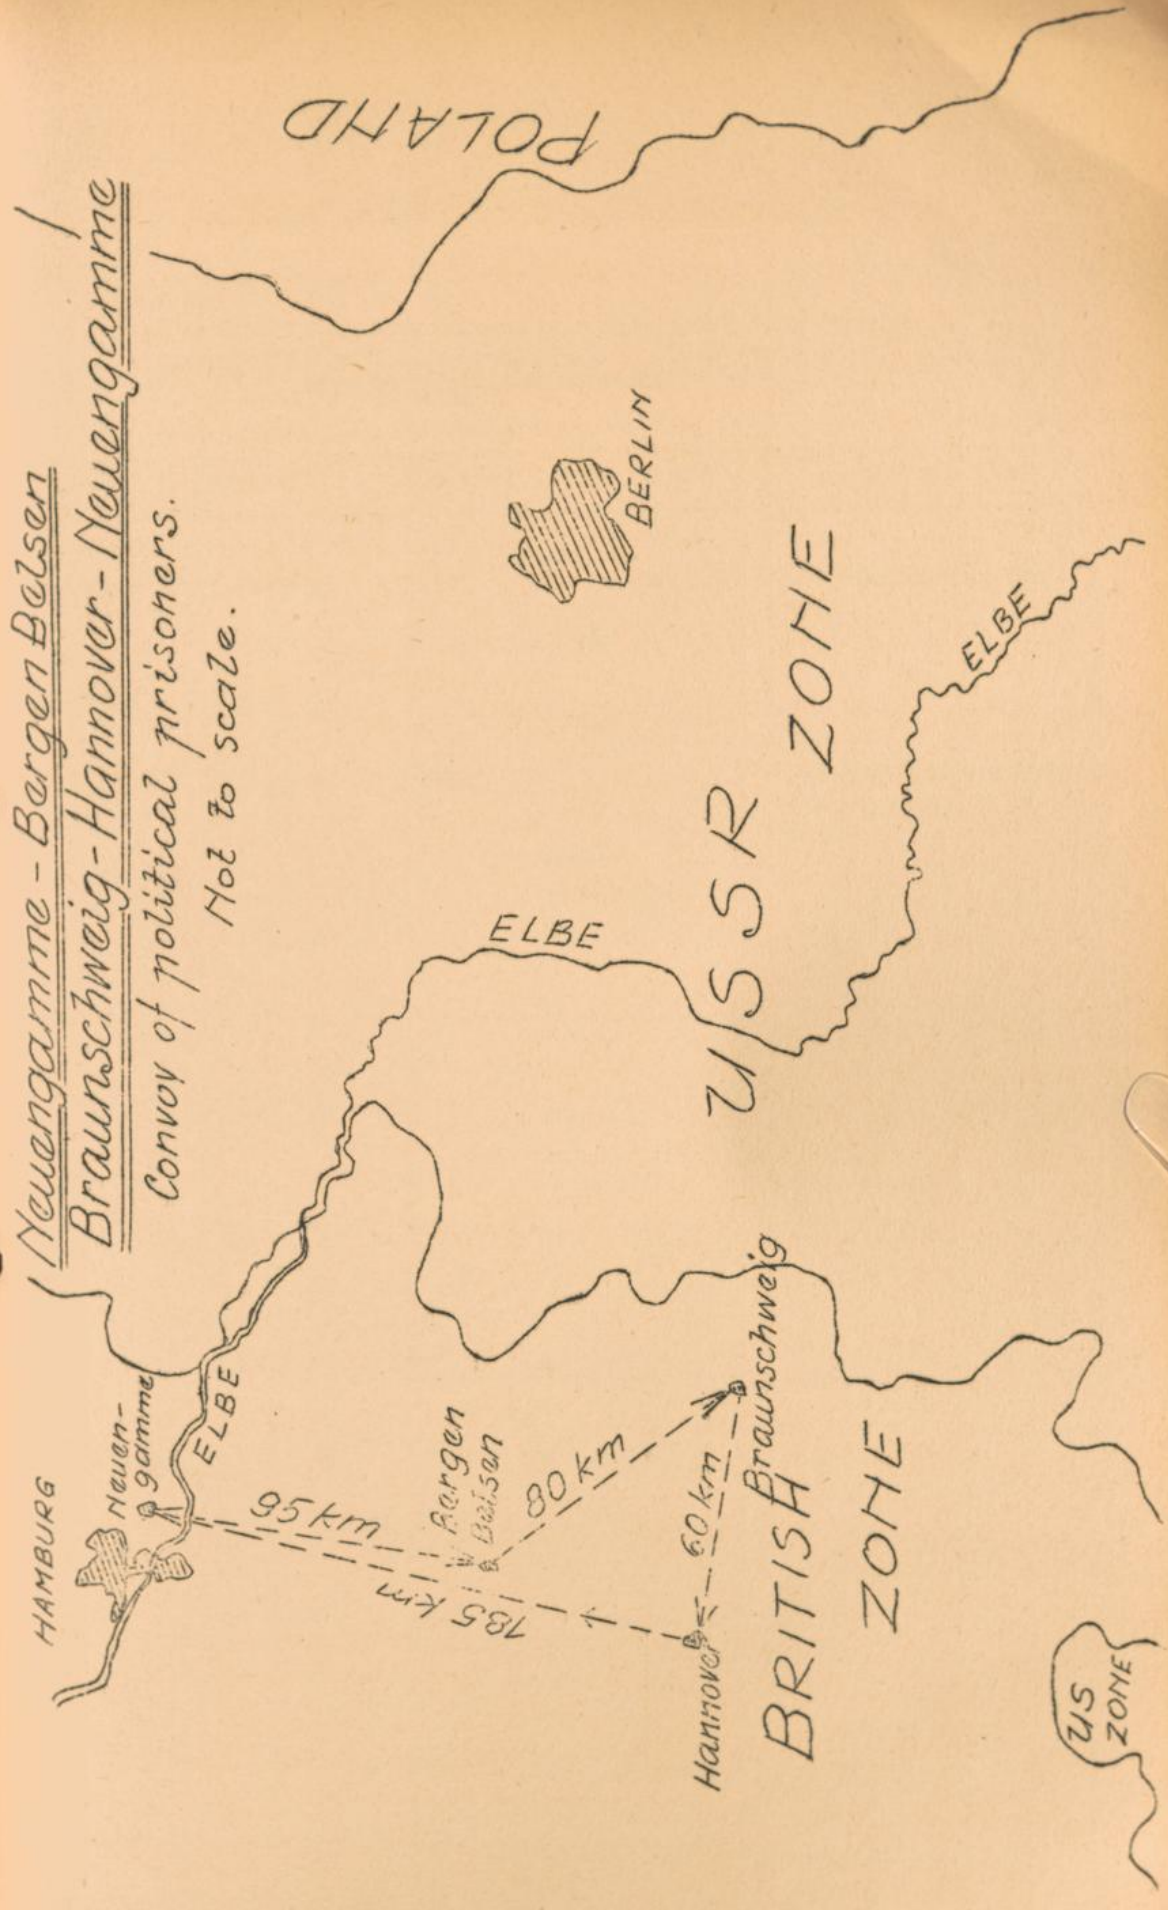

Neuengamme - Bergen Belsen
Braunschweig - Hannover - Neuengamme

Convoy of political prisoners.
Not to scale.