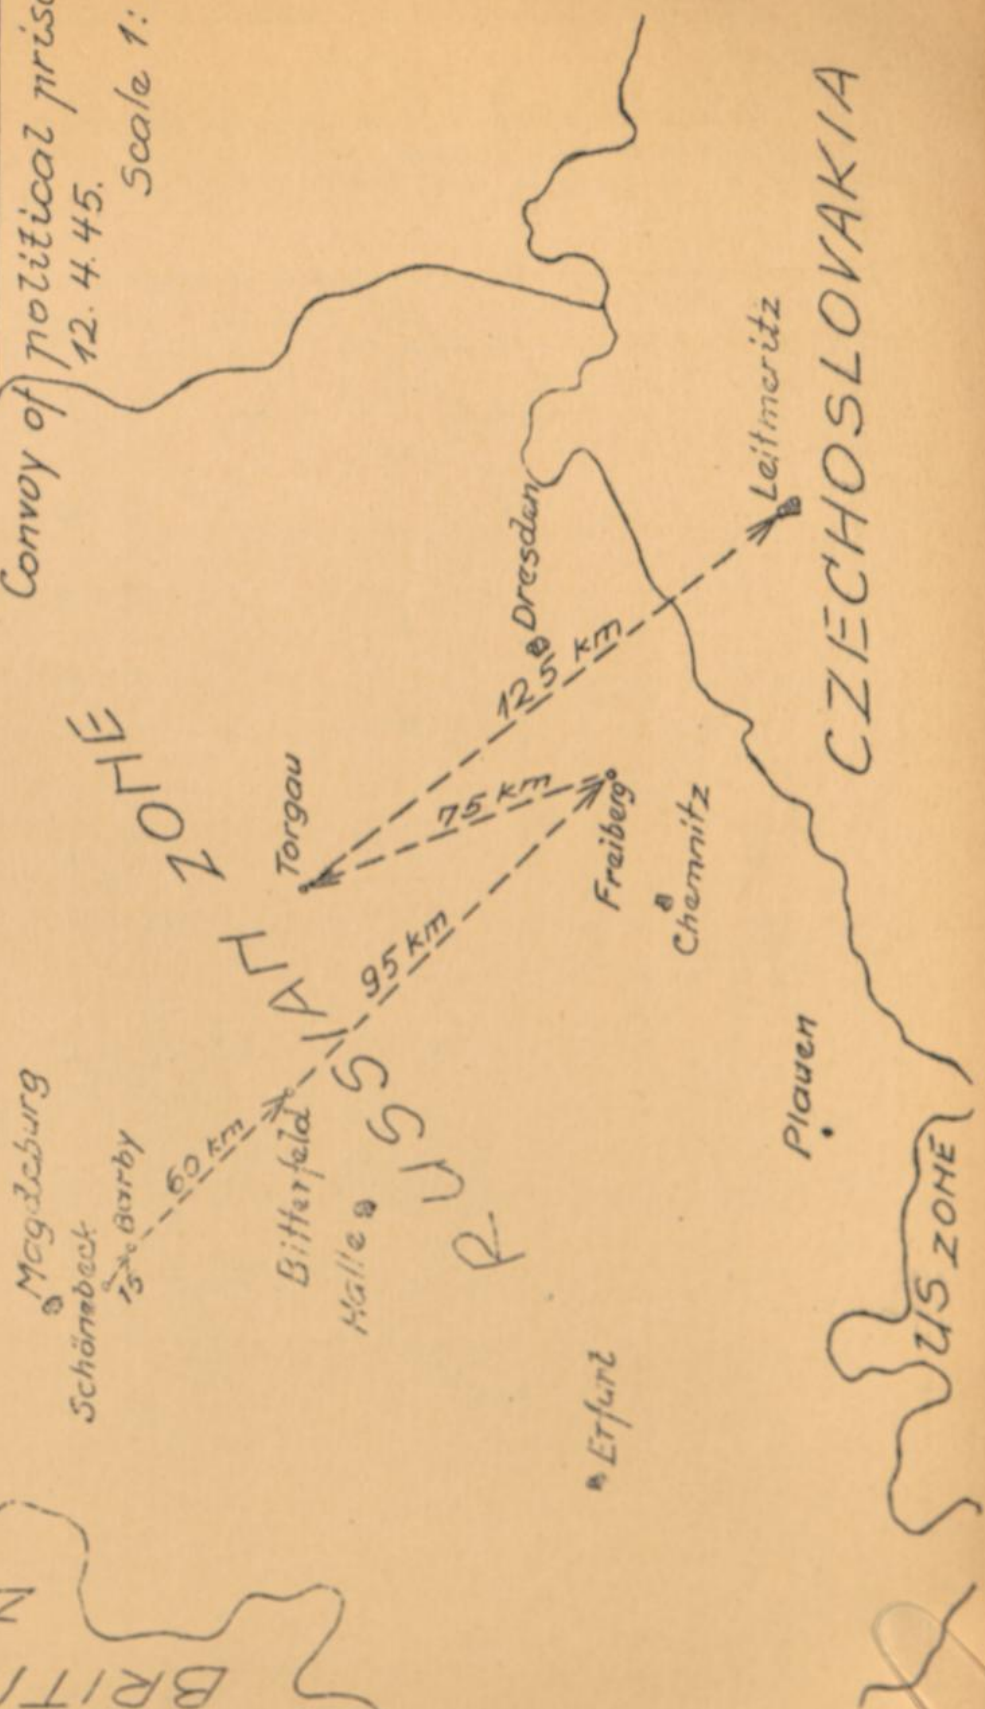

SCHÖNBECK - LEITMERITZ

370 km.

Convoy of political prisoners, who were moved from Schönbeck to Leitmeritz in April 1945. Date of arrival and means of transportation unknown.

Place.	Map.Ref.	Zone.	Km.	Date.	Remarks.
SCHÖNBEK	M 53/D 78	USSR		12.4.45.	
			25		
BARBY	M 52/ 88		60		
BITTERFELD	M 52/I 14	"	95		
FREIBERG	M 51/K 20	"	75		
TORGAU	N 52/E 64	"	125		
LEITMERITZ	N 51/F 53	Czech.			Liberated by the Czechoslovaks.
			----- 370 km.		

BRITISH ZONE

Berlin

Schönebeck-

Leitmeritz

Convoy of political prisoners

12. 4. 45.

Scale 1: 1500000

SOVIET ZONE