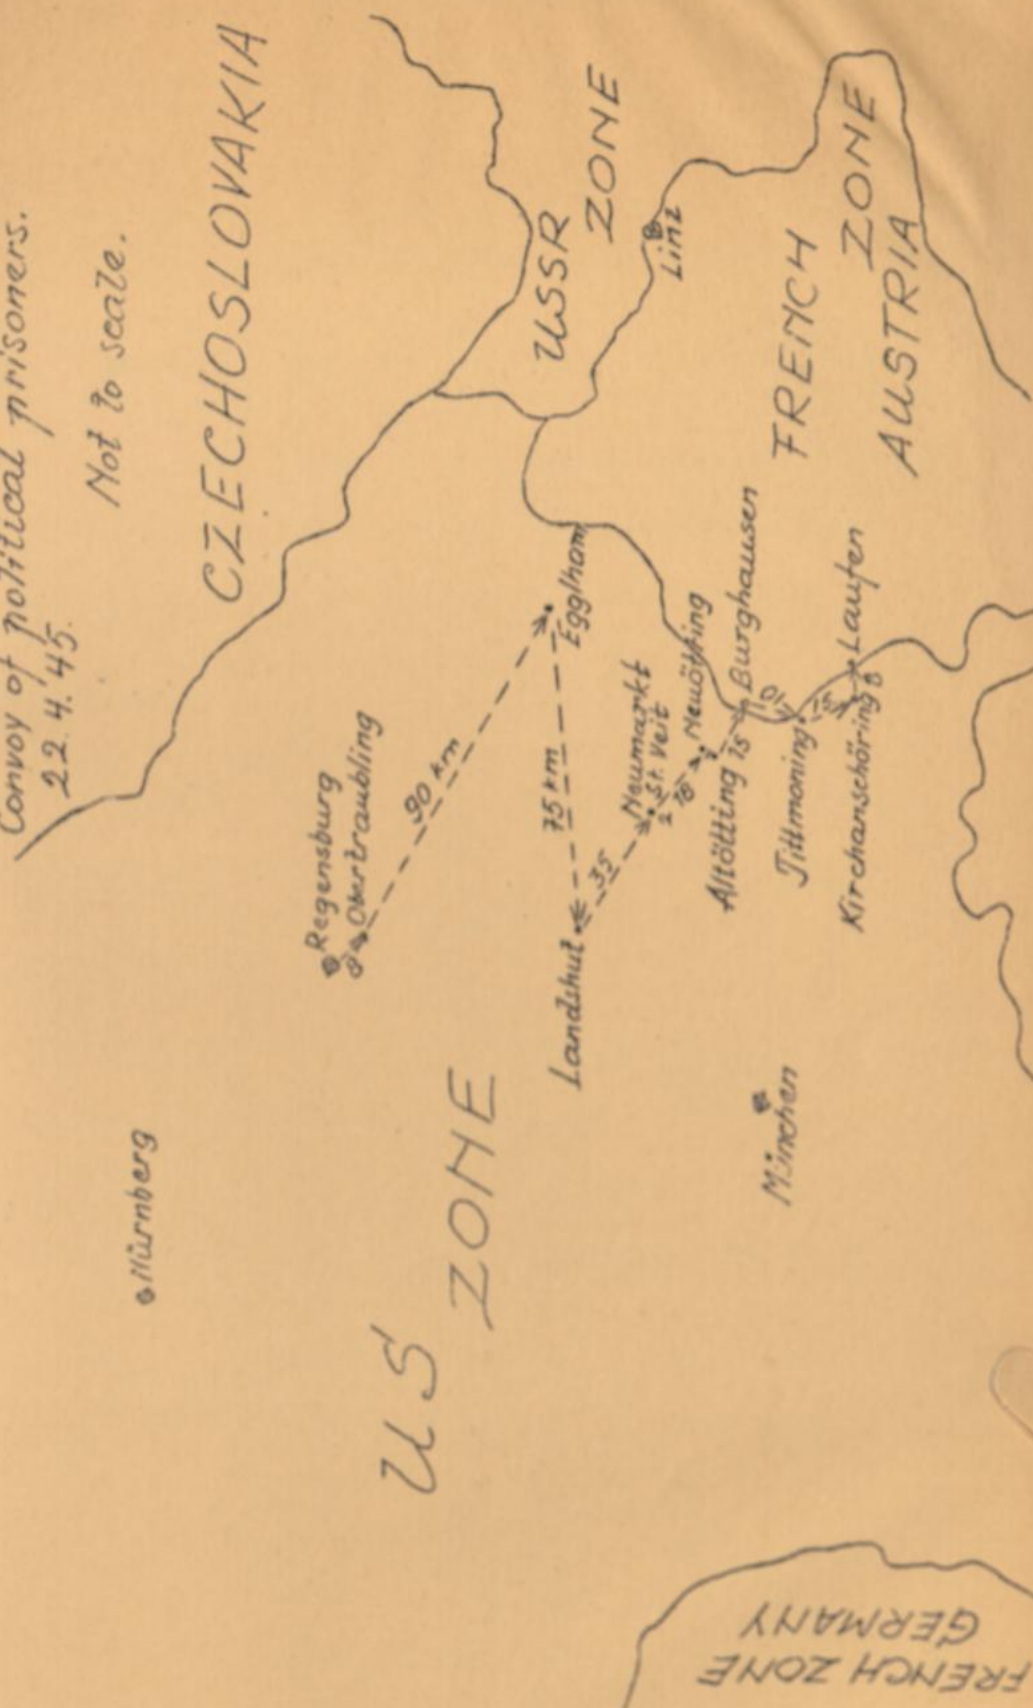

REGENSBURG - LAUFEN

278 km.

Convoy of political prisoners, who were moved from Regensburg to Laufen in April 1945. Date of arrival and means of transportation unknown.

Place.	Map.Ref.	Zone.	Km.	Date.	Remarks.
REGENSBURG	M 50/U 15	US		22.4.45.	
			8		
OBER TRAUBLING	M 49/U 24	"			
			90		
EGGLHAM	N 49/U 90	"			
			75		
LANDSHUT	M 49/U 20	"			
			35		
NEUMARKT	N 49/Z 58	"			
			2		
ST. VEIT	N 49/Z 58	"		24.4.45. Arrived 26.4.45. Left	
			18		
NEUÖTTING	N 49/Z 67	"			Many p.p.killed along the road
			2		
ALTÖTTING	N 49/Z 67	"			
			15		
BURGHAUSEN	N 49/Z 76	"			
			10		
JITTRONING	N 49/Z 75	"		30.4.45. Several p.p.killed along the road.	
			15		
KIRCHANSCHÖ- RING	N 48/Z 84	"			
			8		
LAUFEN	N 48/Z 83	"			
			<u>278 km.</u>		

# Regensburg-Laufen

Convoy of political prisoners.  
22.4.45.

Not to scale.

München

CZECHOSLOVAKIA

U.S. ZONE

USSR ZONE

FRENCH ZONE  
AUSTRIA

FRENCH ZONE  
GERMANY

*Handwritten notes on the right side of the page:*

W. of ...  
 53 N. E.  
 [Illegible handwritten text]