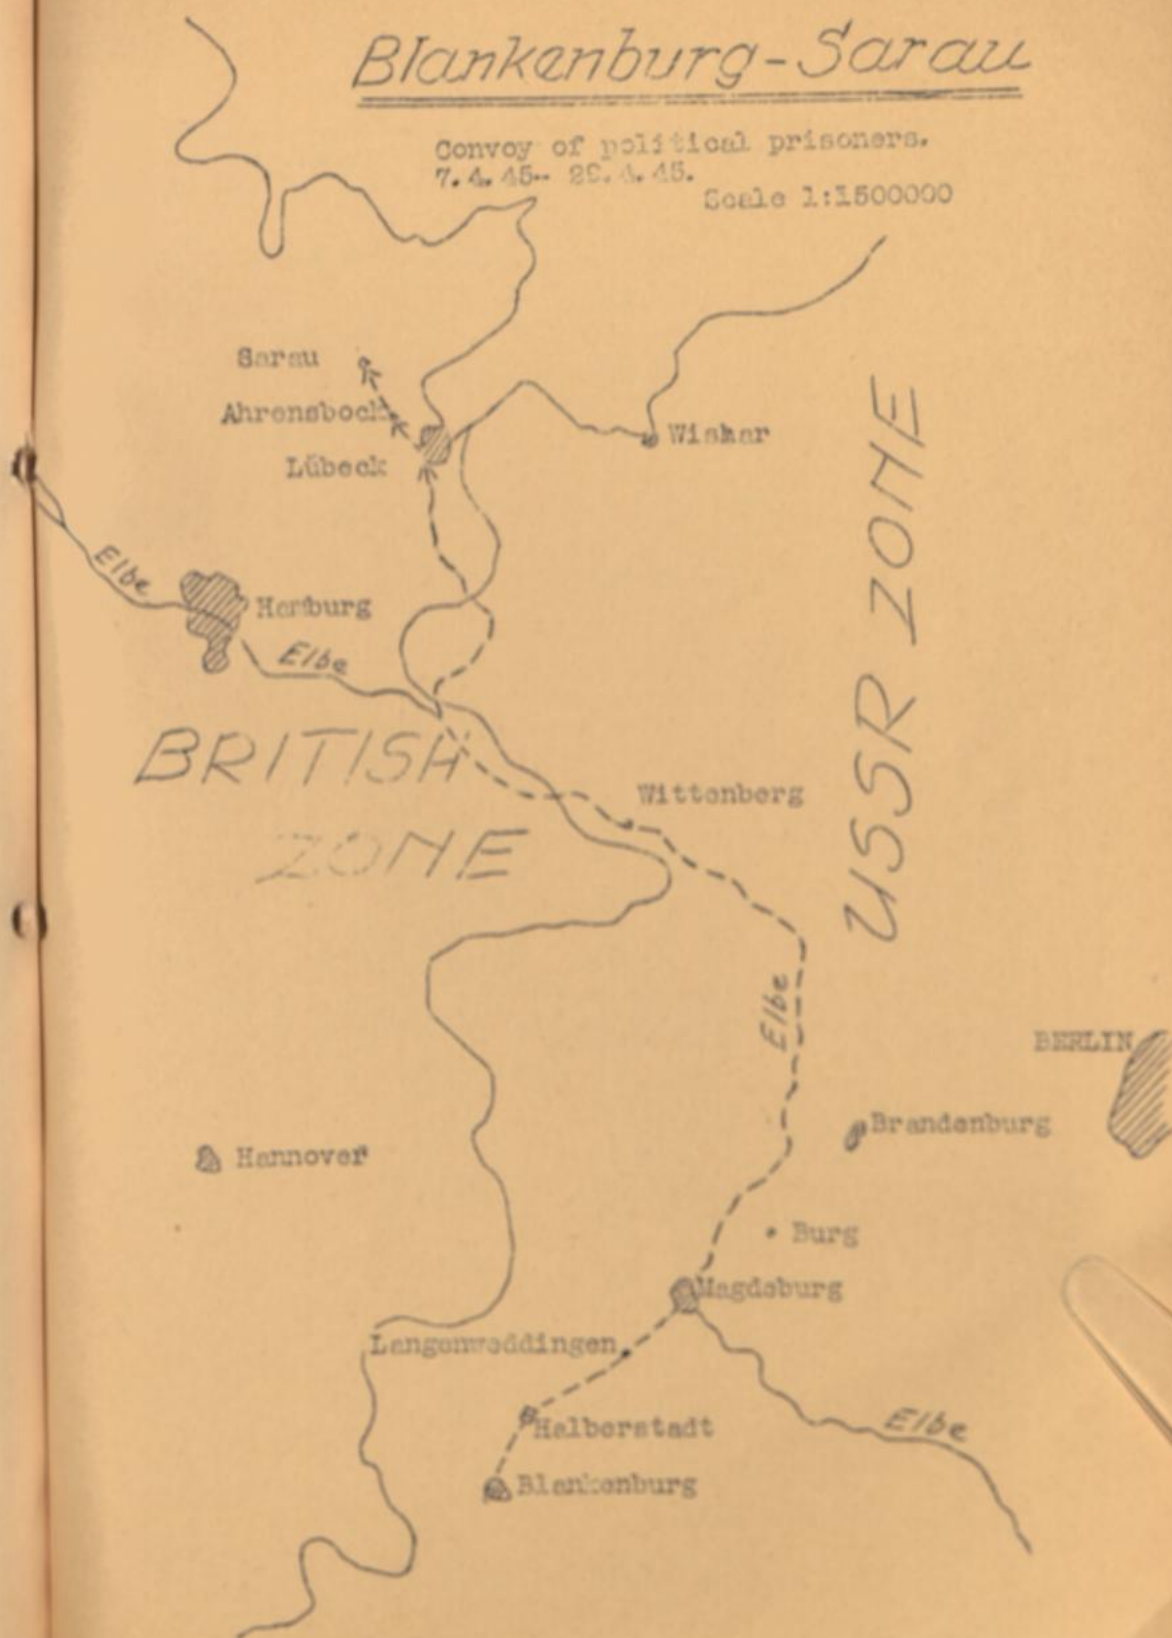

B L A N K E N B U R G - S A R A U

Convoys of political prisoners, who were moved from Blankenburg to Sarau in April 1945.

Place.	Map.Ref.	Zone.	Km.	Date.	Remarks.
BLANKENBURG	M 52/D 25	USSR		7.4.45.	On foot to Magdeburg. Many died or were killed during the trip.
			15		
HALBERSTADT	M 52/L 27	"			
			40		
LANGENWEEDINGEN	M 53/D 58	"			
			13		
MAGDEBURG	M 53/Y 60	"			By ship to Lübeck
			245		
LÜBECK	M 54/S 98	Brit.			On foot to Sarau
			20		
AHRENSBÖCK	M 55/N 80	"			
			7		
SARAU	M 55/N 81	"		29.4.45.	Liberated by the Swedish Red Cross and sent to Sweden.

Blankenburg-Sarau

Convoy of political prisoners.
7.4.45- 29.4.45.

Scale 1:1500000

Blockenbrot - 2000

2026 2014